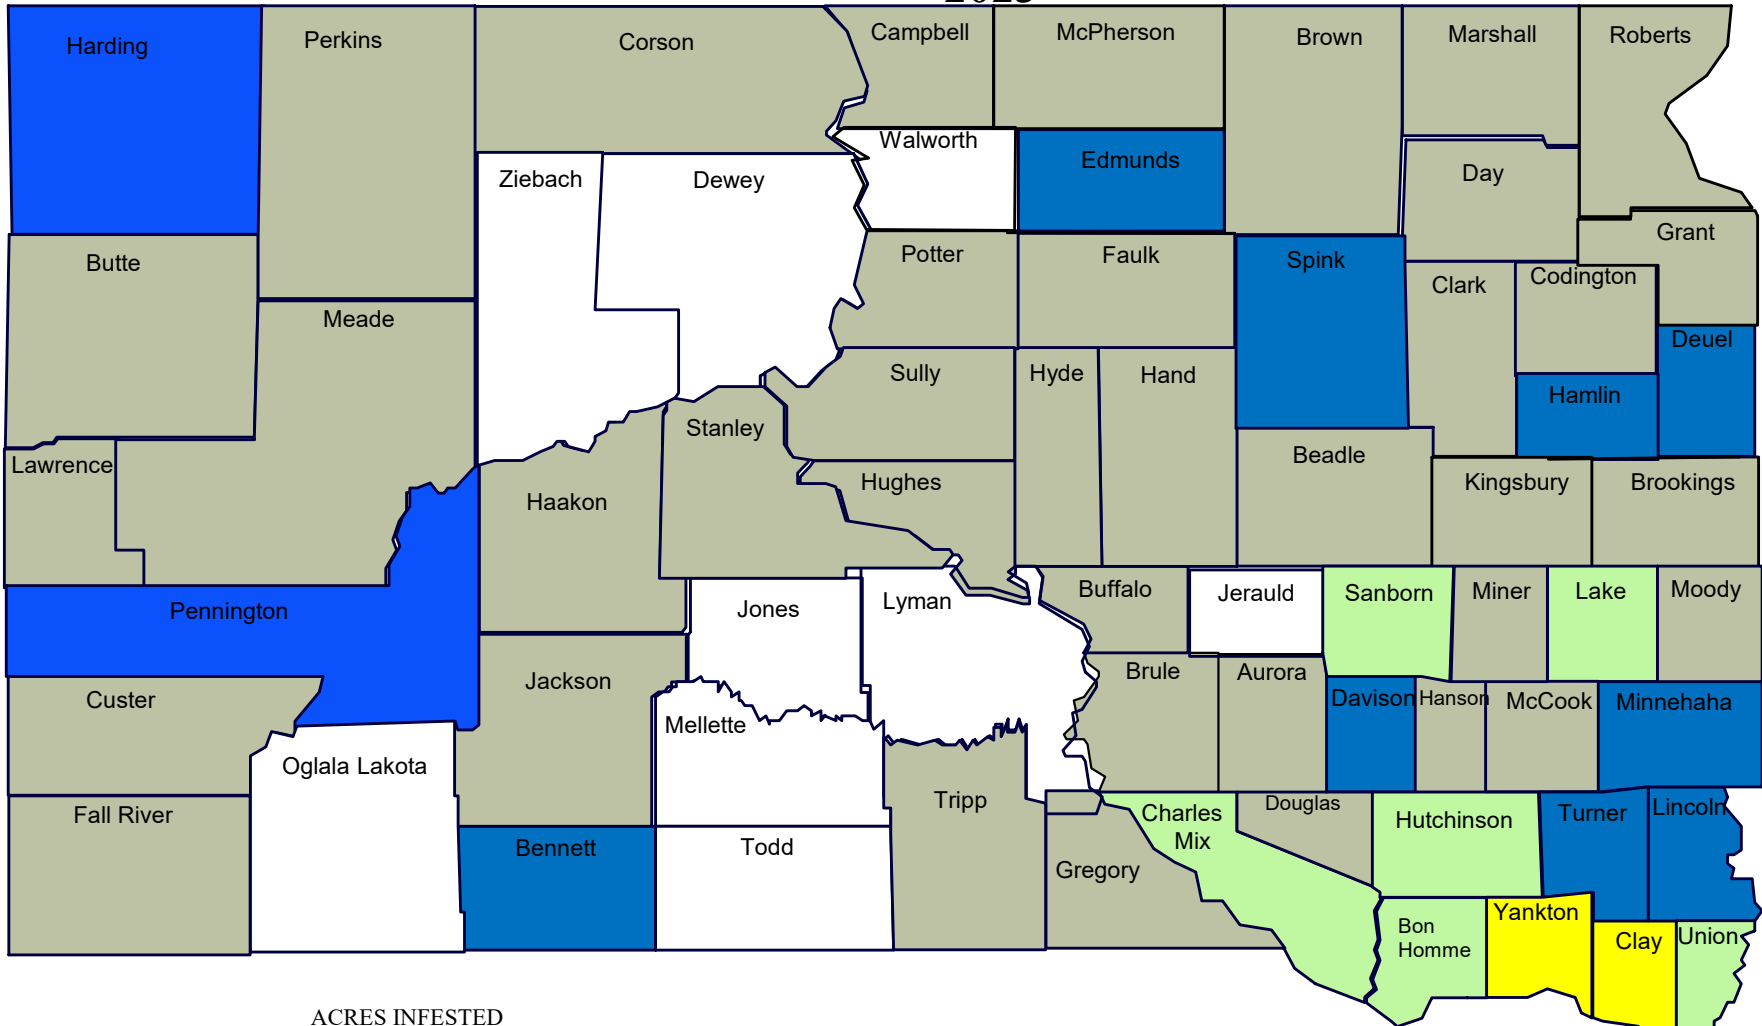

SOUTH DAKOTA

PURPLE LOOSESTRIFE DISTRIBUTION

2023

FIGURES COMPILED BY SOUTH DAKOTA DEPARTMENT OF AGRICULTURE AND NATURAL RESOURCES AS REPORTED BY COUNTY WEED BOARDS